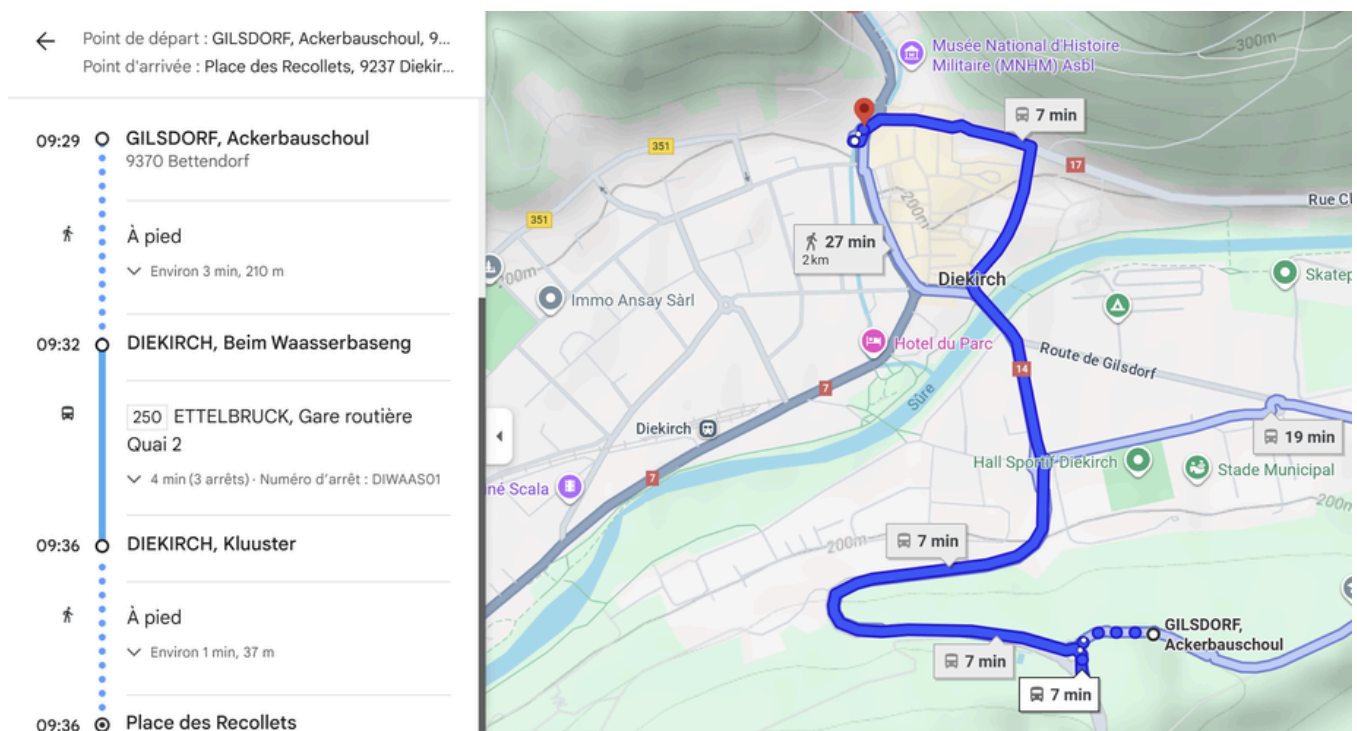

From Diekirch Gare to Gilsdorf Ackerbauschoul

Lycée Technique Agricole - Diekirch train station

Bus line 250 (Every hour at 20 and 50)

From Gilsdorf Ackerbauschoul to Diekirch Gare

For more information: <https://www.mobiliteit.lu/en/plan-a-trip/>

Internat Jos Schmit - Lycée technique Agricole

Bus line 250 (every Every hour at 27 and 57)

From Diekirch Place Récollets to Gilsdorf Ackerbauschoul

Lycée Technique Agricole - Internat Jos Schmidt

Bus line 250 (Every hour at 20 and 50)

From Gilsdorf Ackerbauschoul to Diekirch Place Récollets

For more information: <https://www.mobiliteit.lu/en/plan-a-trip/>

Internat Jos Schmit - Lycée technique Agricole

Alternative route with a small footpath that cuts through the last serpentine road and brings you directly to the Lycée Technique Agricole

Duration : 20-25min

Distance : 2,2Km

Footpath through the serpentine road -close-up