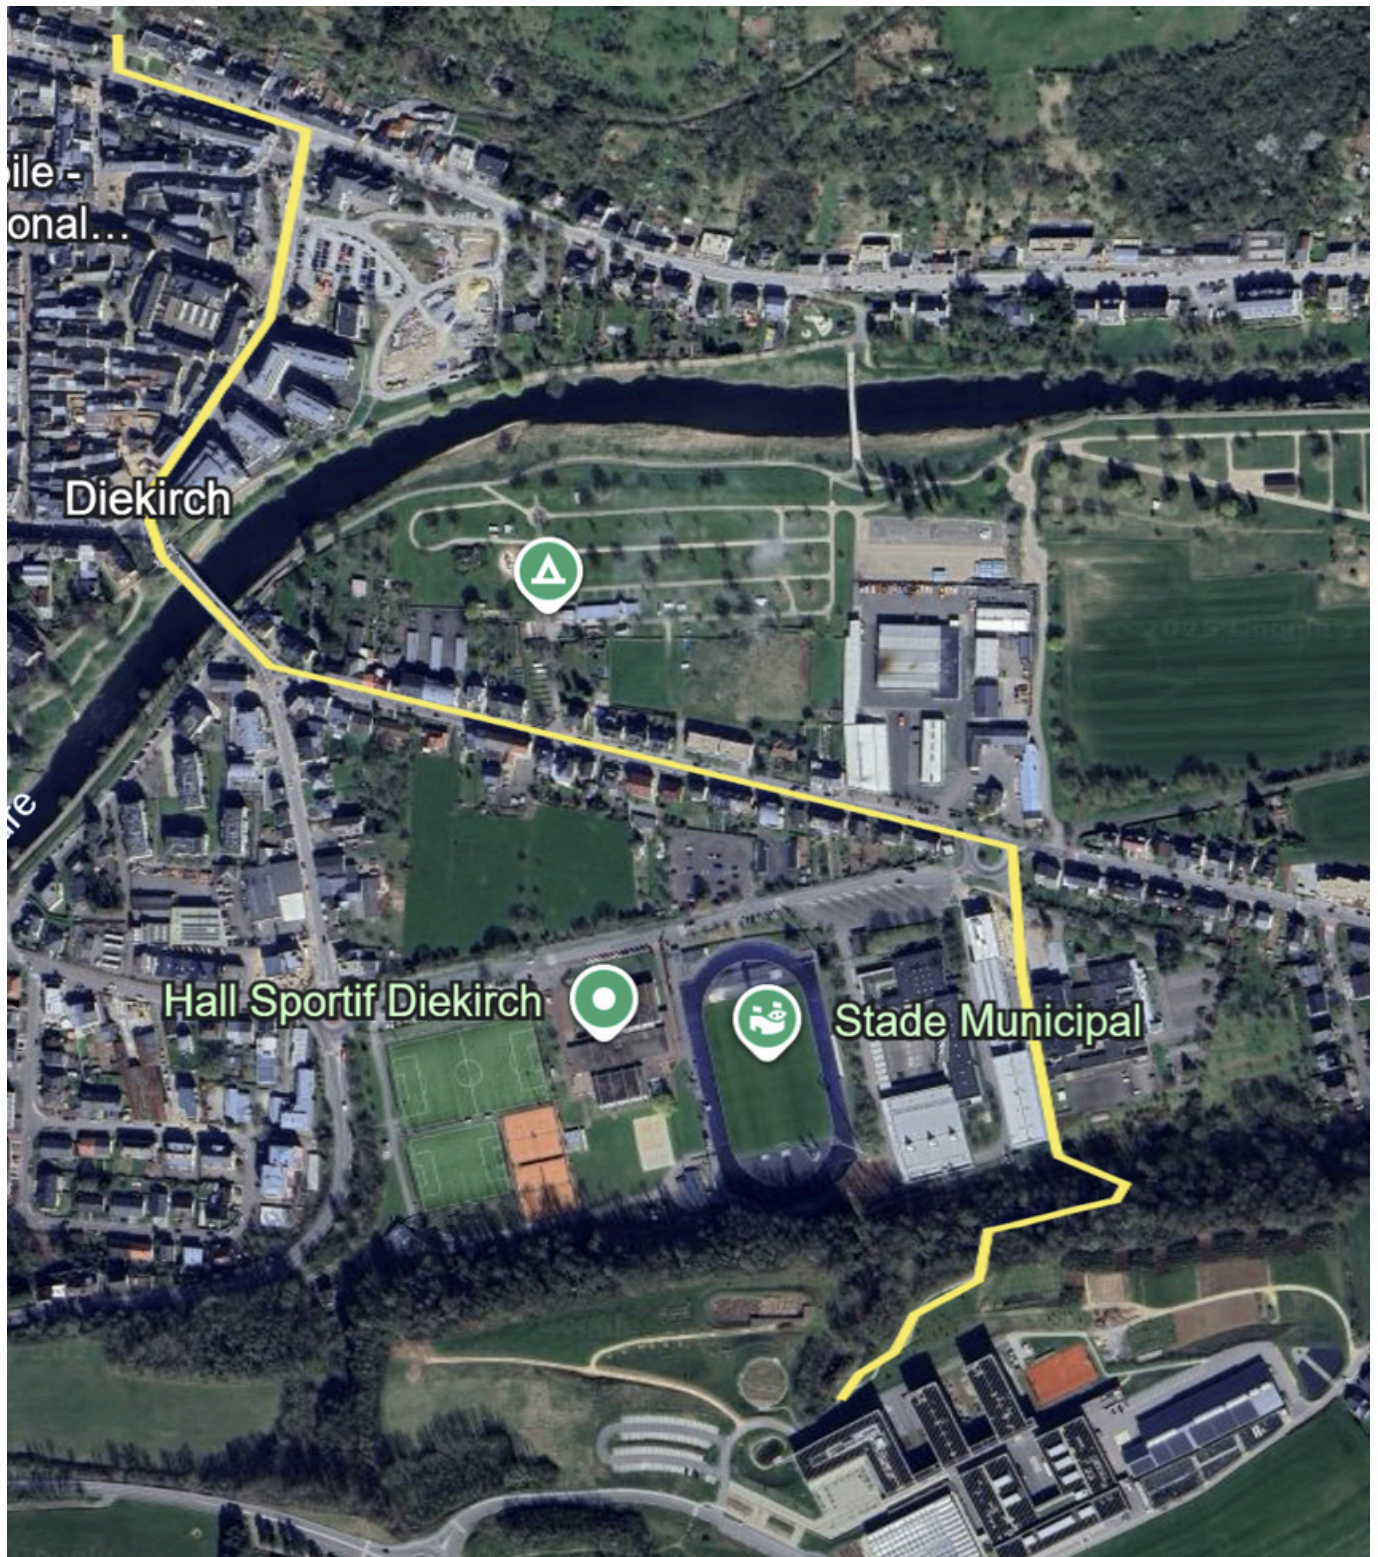

From Diekirch Gare to Gilsdorf Ackerbauschoul

Lycée Technique Agricole - Diekirch train station

Bus line 250 (Every hour at 20 and 50)

From Gilsdorf Ackerbauschoul to Diekirch Gare

For more information: <https://www.mobiliteit.lu/en/plan-a-trip/>

Internat Jos Schmit - Lycée technique Agricole

Bus line 250 (every Every hour at 27 and 57)

From Diekirch Place Récollets to Gilsdorf Ackerbauschoul

Lycée Technique Agricole - Internat Jos Schmidt

Bus line 250 (Every hour at 20 and 50)

From Gilsdorf Ackerbauschoul to Diekirch Place Récollets

For more information: <https://www.mobiliteit.lu/en/plan-a-trip/>

Internat Jos Schmit - Lycée technique Agricole

Alternative route with a small footpath that cuts through the last serpentine road and brings you directly to the Lycée Technique Agricole

Duration : 20-25min

Distance : 2,2Km

Footpath through the serpentine road -close-up