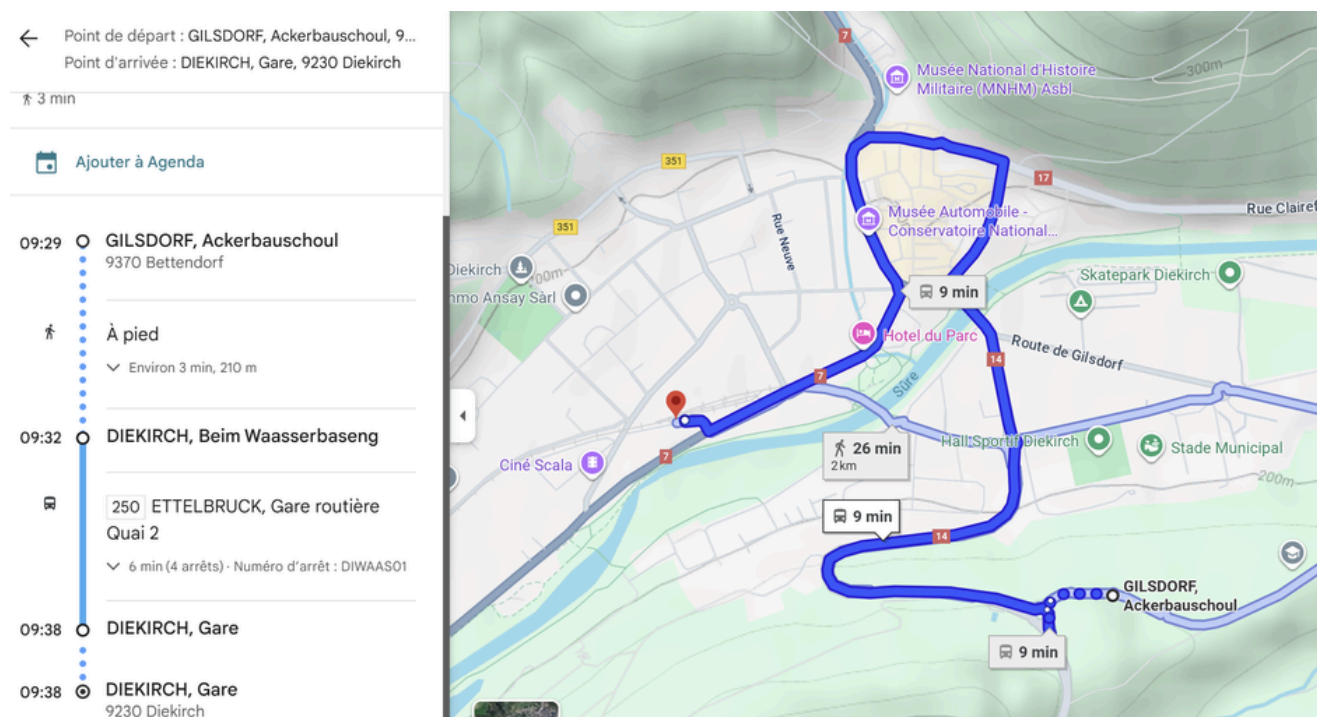

Opening time of the reception at the boarding school on Wednesday is from 15:00 to 22:00.

Bus line 119 (every hour at 13, and 43)

From Diekirch Gare to Diekirch Place Récollets

Internat Jos Schmit - Diekirch train station

Bus line 119 (every hour at 12, and 42)

From Diekirch Place Récollets to Diekirch Gare

For more information: <https://www.mobiliteit.lu/en/plan-a-trip/>

Diekirch train station - Lycée Technique Agricole

Bus line 250 (Every hour at 27 and 57)

From Diekirch Gare to Gilsdorf Ackerbauschoul

Lycée Technique Agricole - Diekirch train station

Bus line 250 (Every hour at 20 and 50)

From Gilsdorf Ackerbauschoul to Diekirch Gare

For more information: <https://www.mobiliteit.lu/en/plan-a-trip/>

Internat Jos Schmit - Lycée technique Agricole

Bus line 250 (every Every hour at 27 and 57)

From Diekirch Place Récollets to Gilsdorf Ackerbauschoul

Lycée Technique Agricole - Internat Jos Schmidt

Bus line 250 (Every hour at 20 and 50)