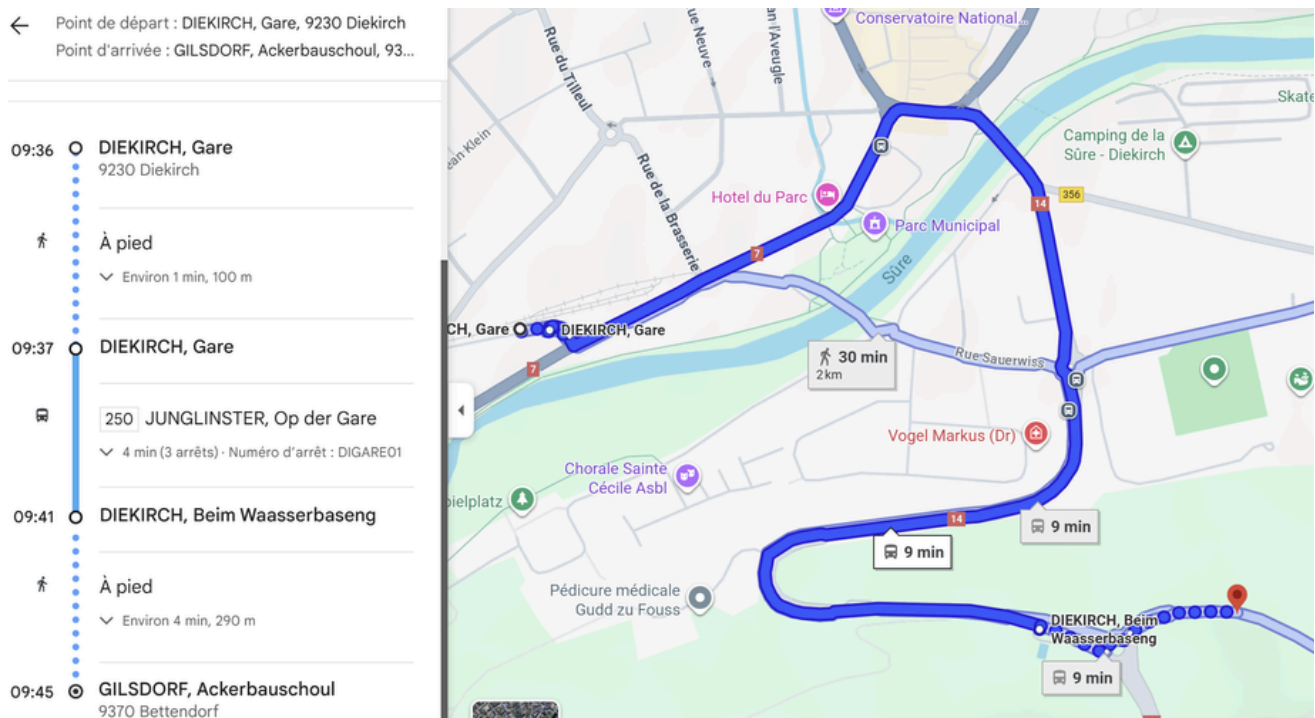

Opening time of the reception at the boarding school on Wednesday is from 15:00 to 22:00.

Bus line 119 (every hour at 13, and 43)

From Diekirch Gare to Diekirch Place Récollets

Internat Jos Schmit - Diekirch train station

Bus line 119 (every hour at 12, and 42)

From Diekirch Place Récollets to Diekirch Gare

For more information: <https://www.mobiliteit.lu/en/plan-a-trip/>

Diekirch train station - Lycée Technique Agricole

Bus line 250 (Every hour at 27 and 57)

From Diekirch Gare to Gilsdorf Ackerbauschoul

Lycée Technique Agricole - Diekirch train station

Bus line 250 (Every hour at 20 and 50)

From Gilsdorf Ackerbauschoul to Diekirch Gare

For more information: <https://www.mobiliteit.lu/en/plan-a-trip/>

Internat Jos Schmit - Lycée technique Agricole

Bus line 250 (every Every hour at 27 and 57)

From Diekirch Place Récollets to Gilsdorf Ackerbauschoul

Lycée Technique Agricole - Internat Jos Schmidt

Bus line 250 (Every hour at 20 and 50)