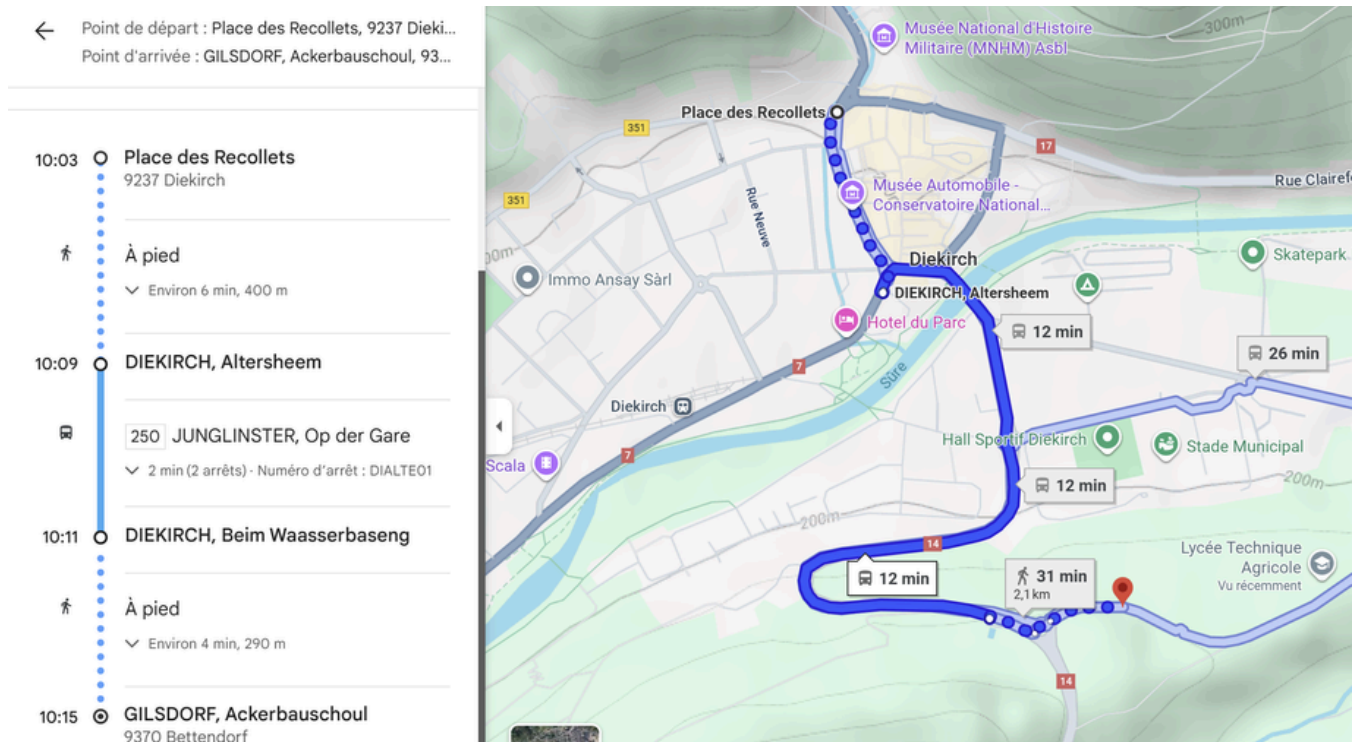

Bus line 119 (every hour at 12, and 42)

From Diekirch Place Récollets to Diekirch Gare

For more information: <https://www.mobiliteit.lu/en/plan-a-trip/>

Diekirch train station - Lycée Technique Agricole

Bus line 250 (Every hour at 27 and 57)

From Diekirch Gare to Gilsdorf Ackerbauschoul

Lycée Technique Agricole - Diekirch train station

Bus line 250 (Every hour at 20 and 50)

From Gilsdorf Ackerbauschoul to Diekirch Gare

For more information: <https://www.mobiliteit.lu/en/plan-a-trip/>

Internat Jos Schmit - Lycée technique Agricole

Bus line 250 (every Every hour at 27 and 57)

From Diekirch Place Récollets to Gilsdorf Ackerbauschoul

Lycée Technique Agricole - Internat Jos Schmidt

Bus line 250 (Every hour at 20 and 50)

From Gilsdorf Ackerbauschoul to Diekirch Place Récollets

For more information: <https://www.mobiliteit.lu/en/plan-a-trip/>

Internat Jos Schmit - Lycée technique Agricole

Alternative route with a small footpath that cuts through the last serpentine road and brings you directly to the Lycée Technique Agricole