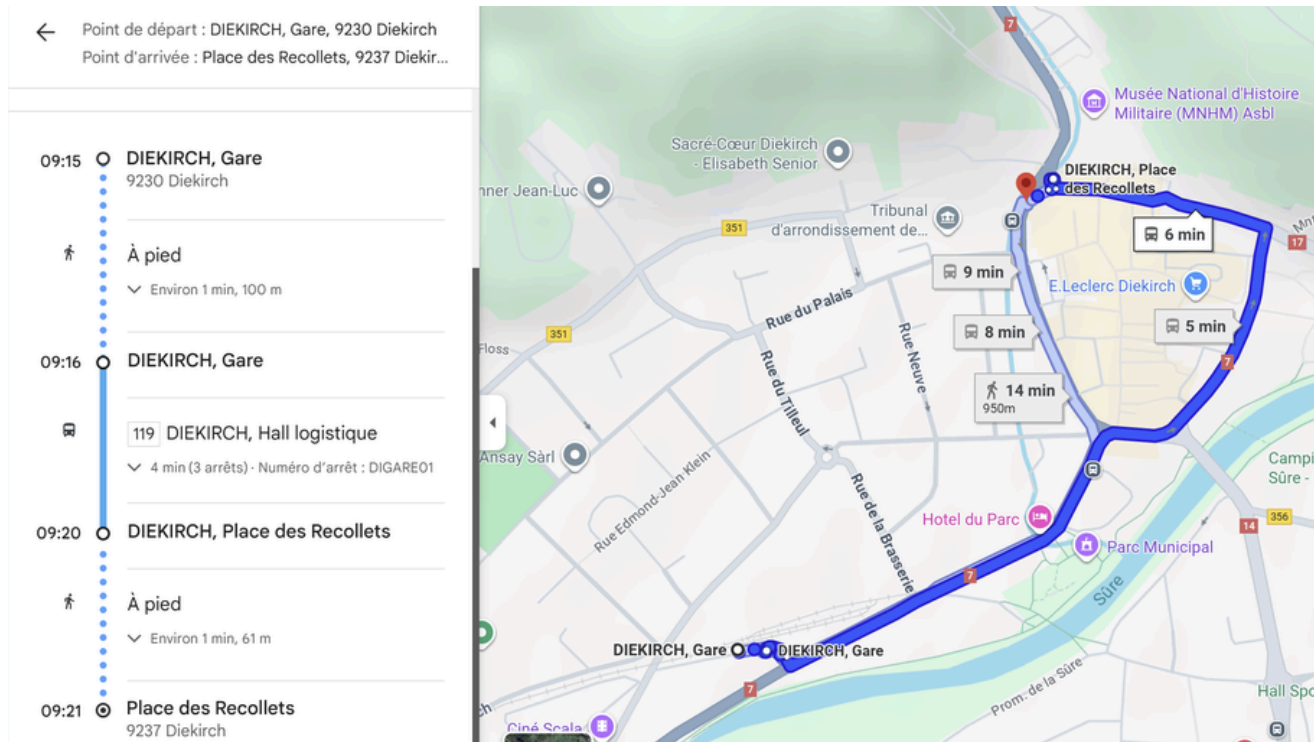

Opening time of the reception at the boarding school on Wednesday is from 15:00 to 22:00.

Bus line 119 (every hour at 13, and 43)

From Diekirch Gare to Diekirch Place Récollets

Internat Jos Schmit - Diekirch train station

Bus line 119 (every hour at 12, and 42)

From Diekirch Place Récollets to Diekirch Gare

For more information: <https://www.mobiliteit.lu/en/plan-a-trip/>

Diekirch train station - Lycée Technique Agricole

Bus line 250 (Every hour at 27 and 57)

From Diekirch Gare to Gilsdorf Ackerbauschoul

Lycée Technique Agricole - Diekirch train station

Bus line 250 (Every hour at 20 and 50)

From Gilsdorf Ackerbauschoul to Diekirch Gare

For more information: <https://www.mobiliteit.lu/en/plan-a-trip/>

Internat Jos Schmit - Lycée technique Agricole

Bus line 250 (every Every hour at 27 and 57)

From Diekirch Place Récollets to Gilsdorf Ackerbauschoul

Lycée Technique Agricole - Internat Jos Schmidt

Bus line 250 (Every hour at 20 and 50)